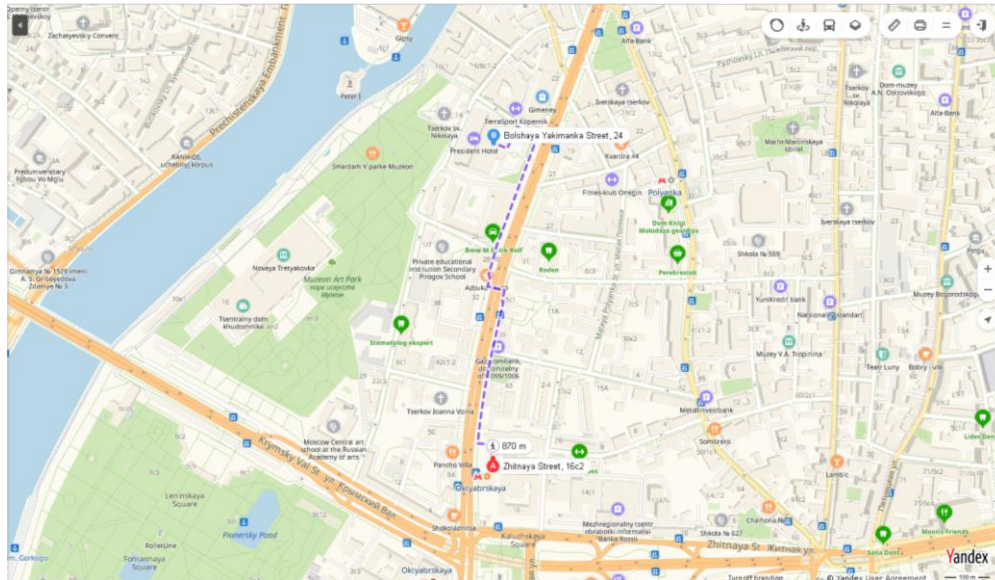

Walking route from Oktyabrskaya metro station to PRESIDENT-HOTEL

Bolshaya Yakimanka st., 24

DETAILS:

Distance from the Metro station to the hotel is about 870 m.